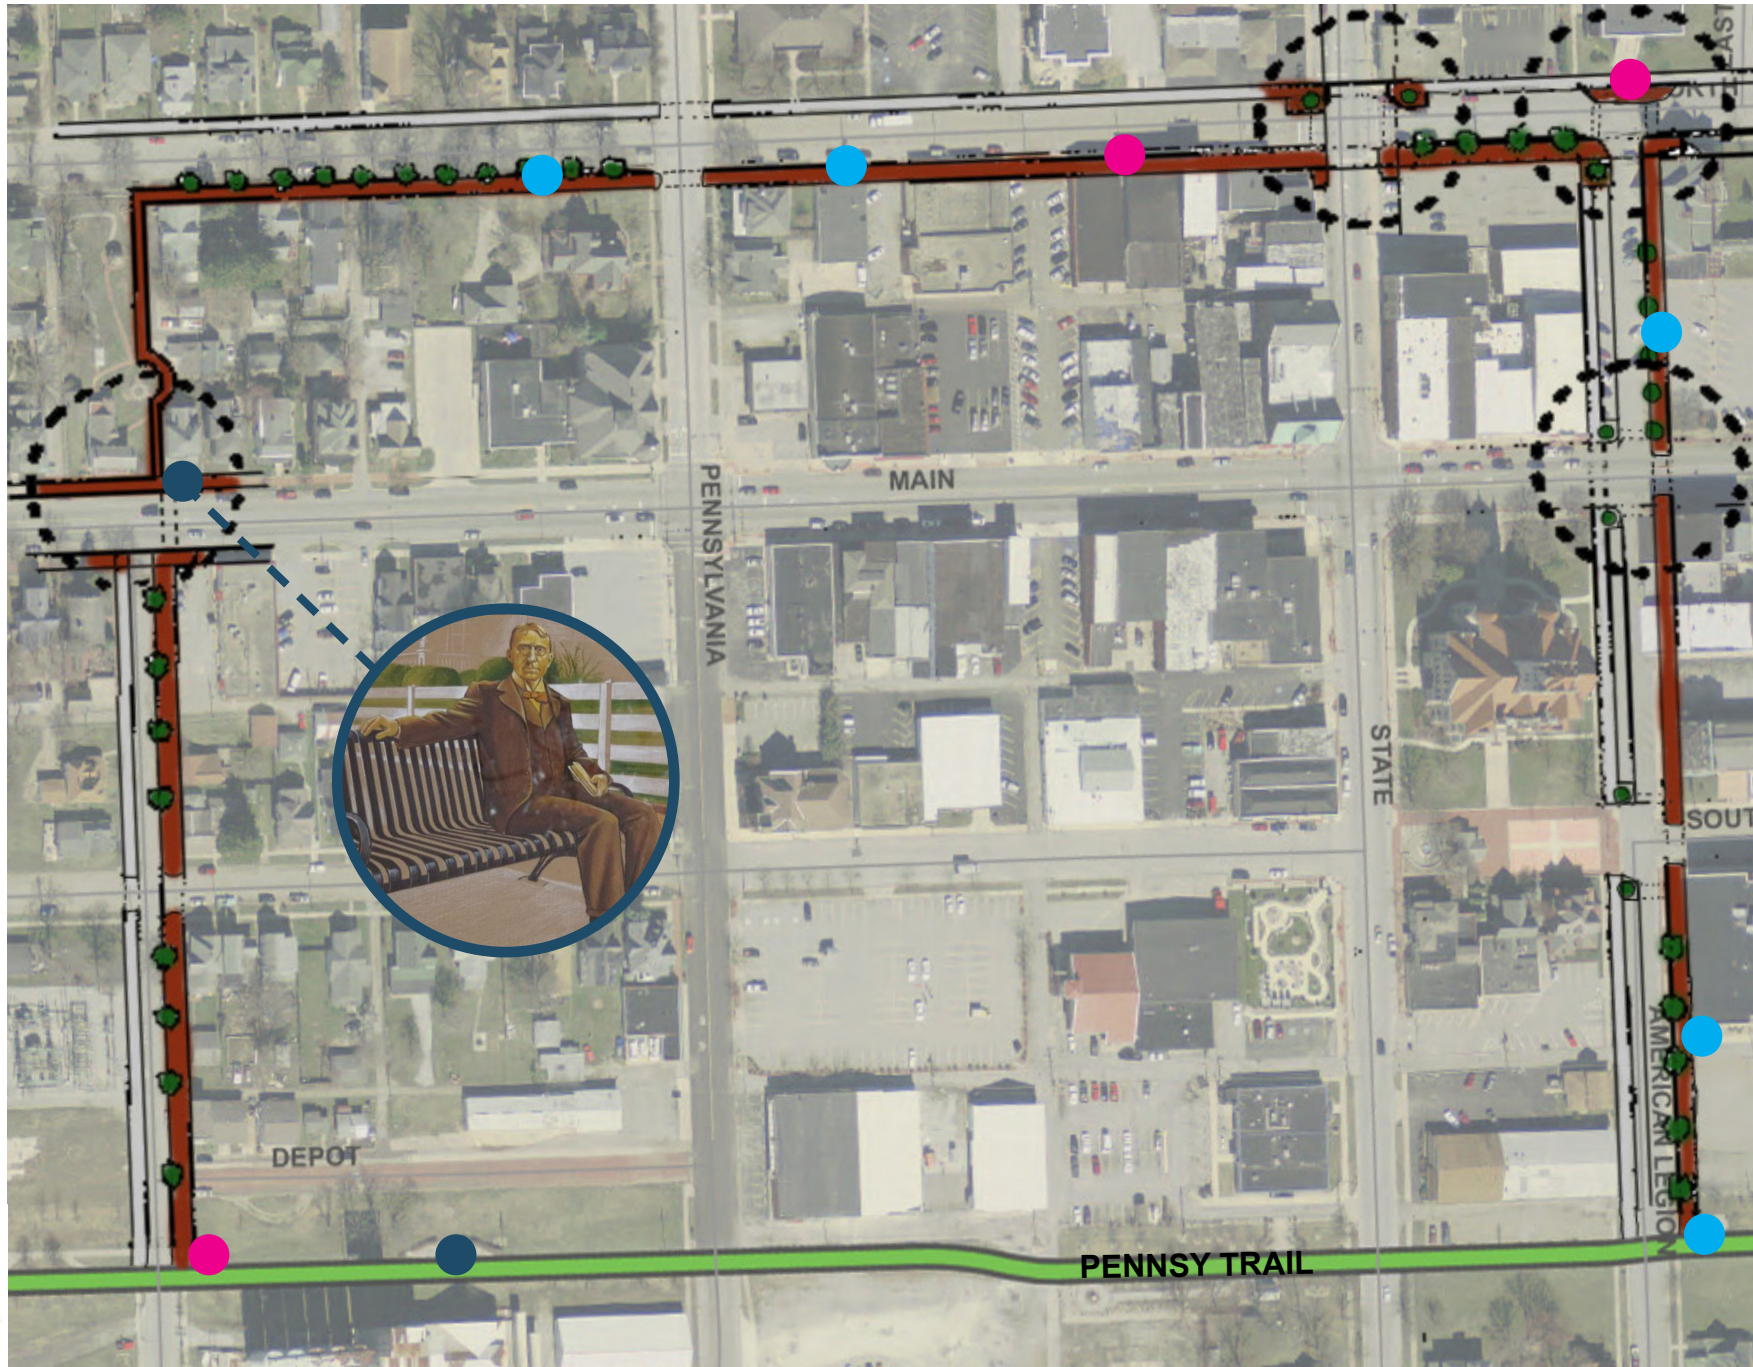

PROPOSED RILEY LITERARY TRAIL

Map Features

 **PROPOSED RILEY LITERARY TRAIL PATH**

 **GATEWAY AREA**
May include additional signage, landscaping, wayfinding, or art. Additional pedestrian safety measures or traffic calming can also be explored.

 **PRIMARY INSTALLATIONS**
Major art, history panels, gardens, or other points of interest and learning opportunities along the trail. Dark blue sites have a proposed type of installation.

 **SECONDARY INSTALLATIONS**
Smaller art, history panels, gardens, or other points of interest and learning opportunities along the trail.

 **OTHER INSTALLATIONS**
Additional points of interest or areas where art and landscaping could be provided to maintain interest along trail.

 **PROPOSED STREET TREES AND/OR LANDSCAPING**