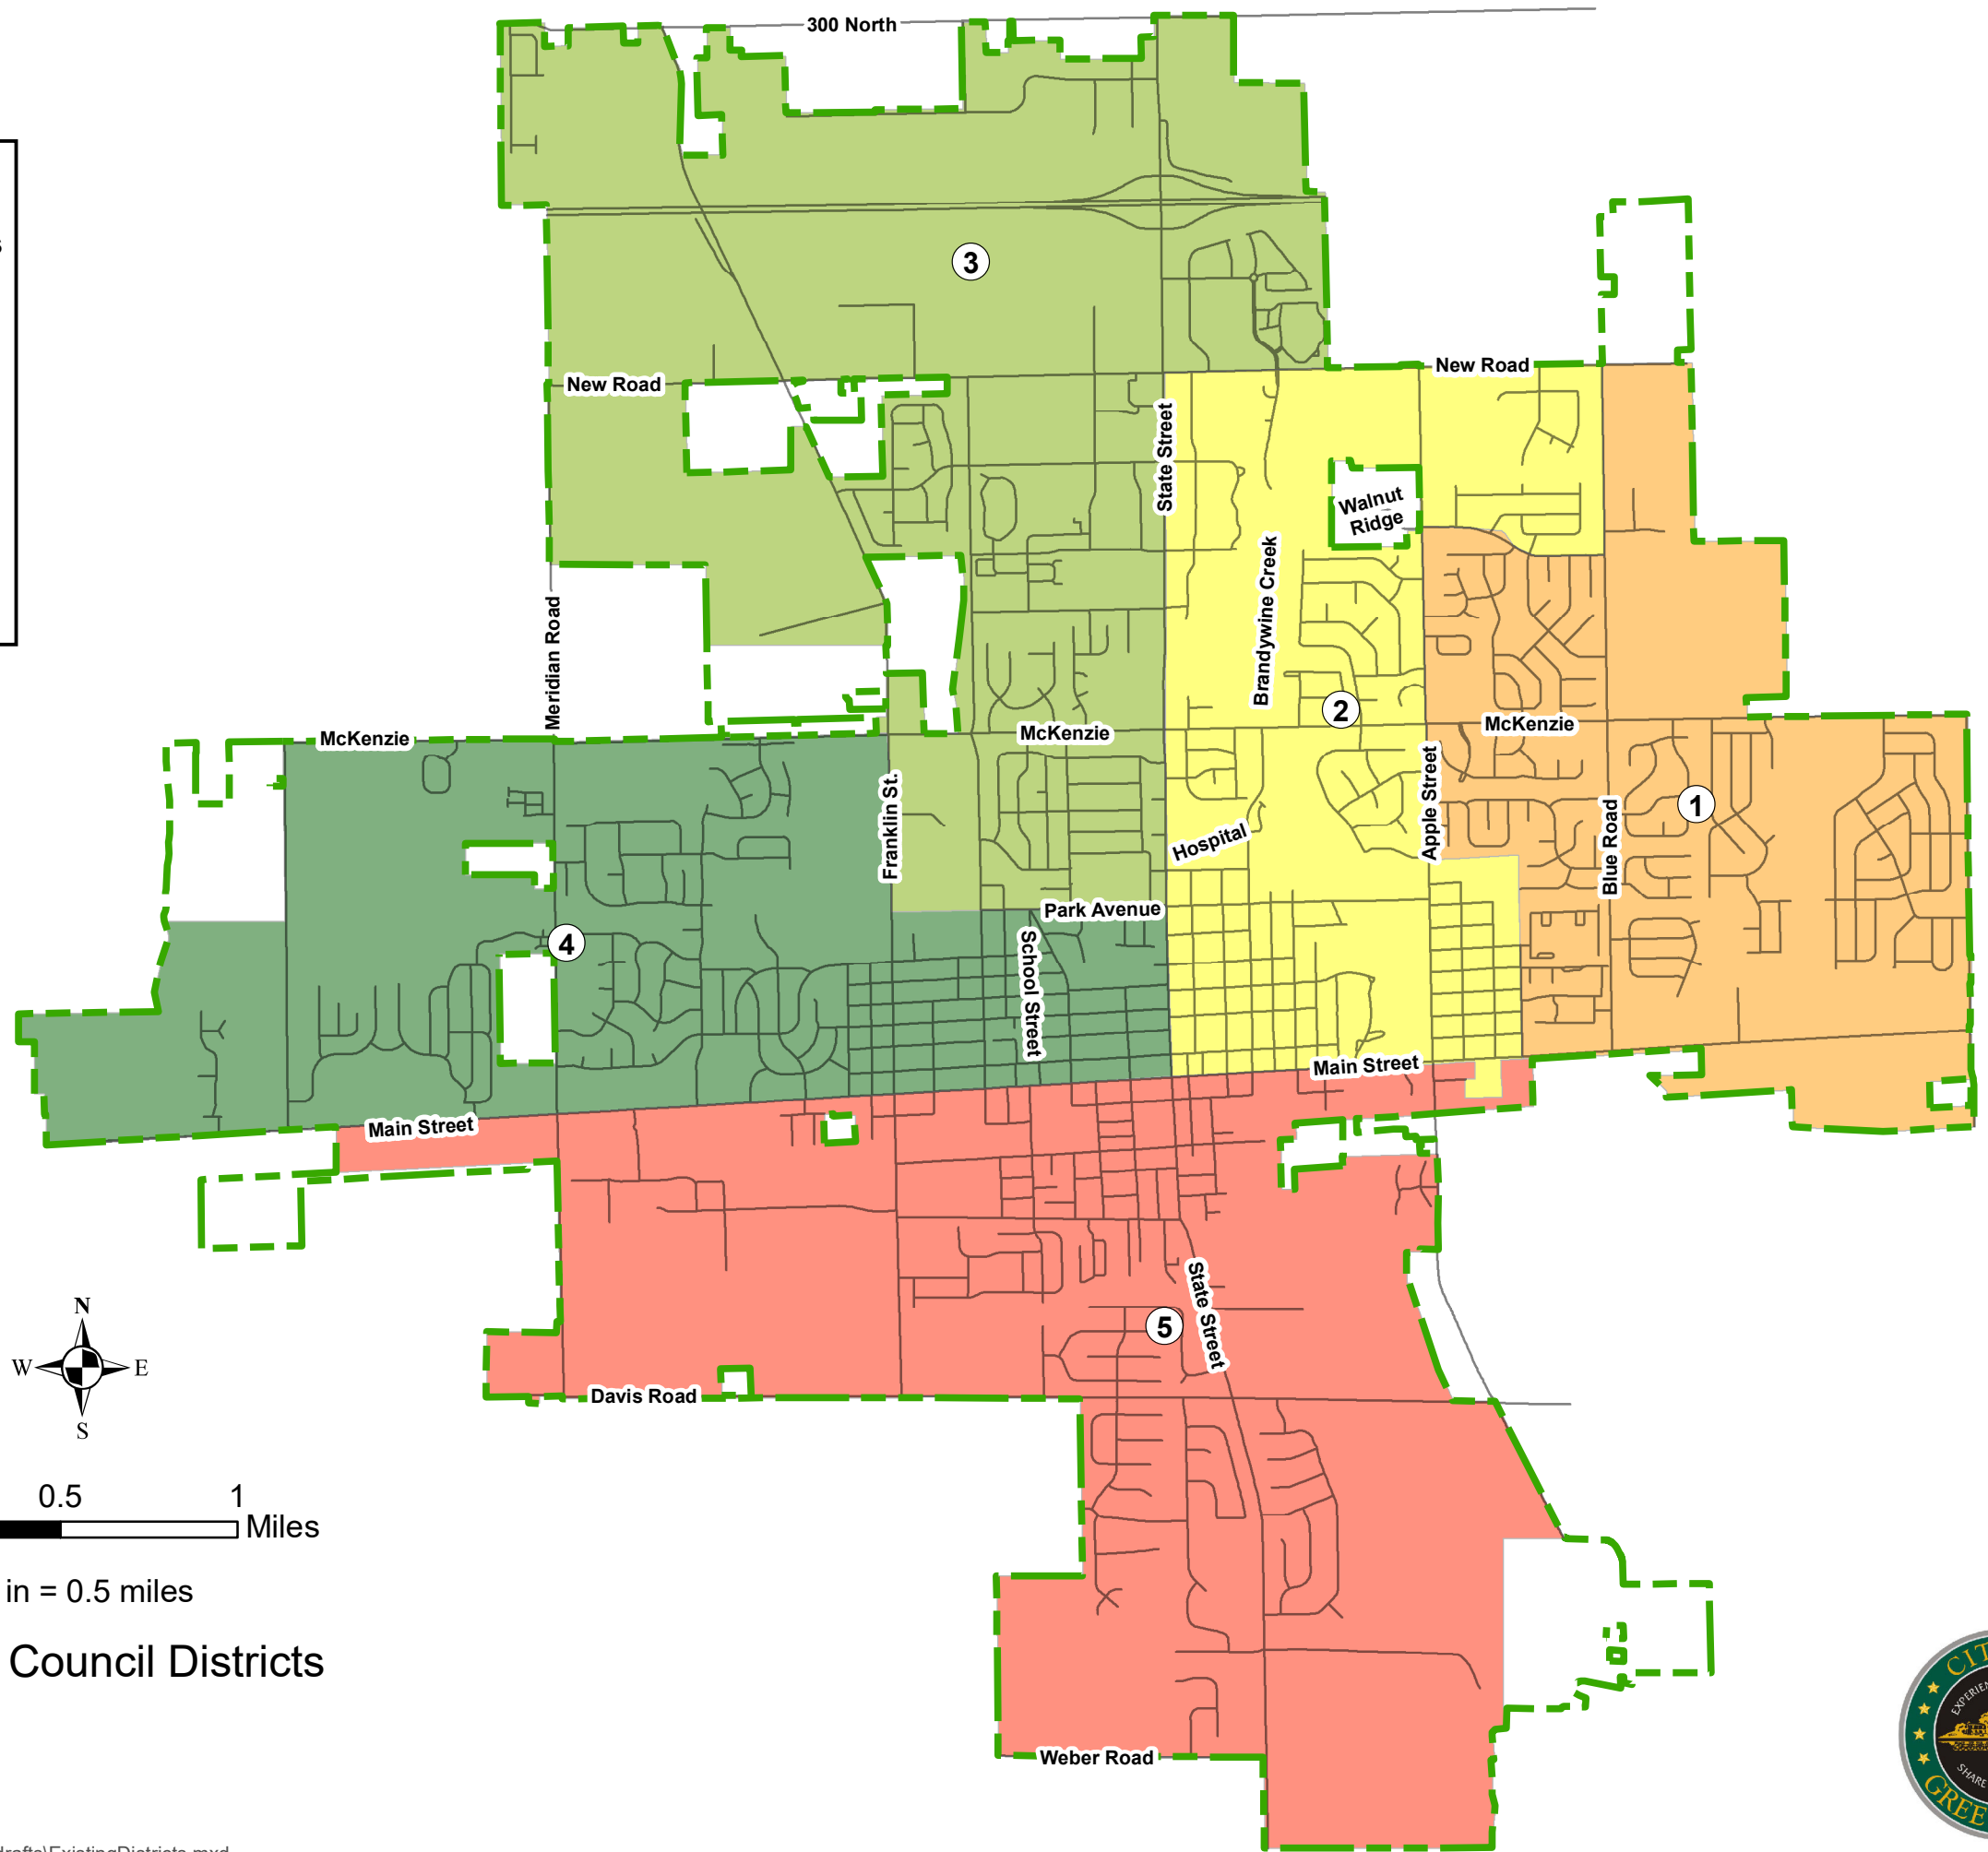

Legend

-  Current City Limits
- Current Council District**
-  1
-  2
-  3
-  4
-  5

1 in = 0.5 miles

Current Council Districts